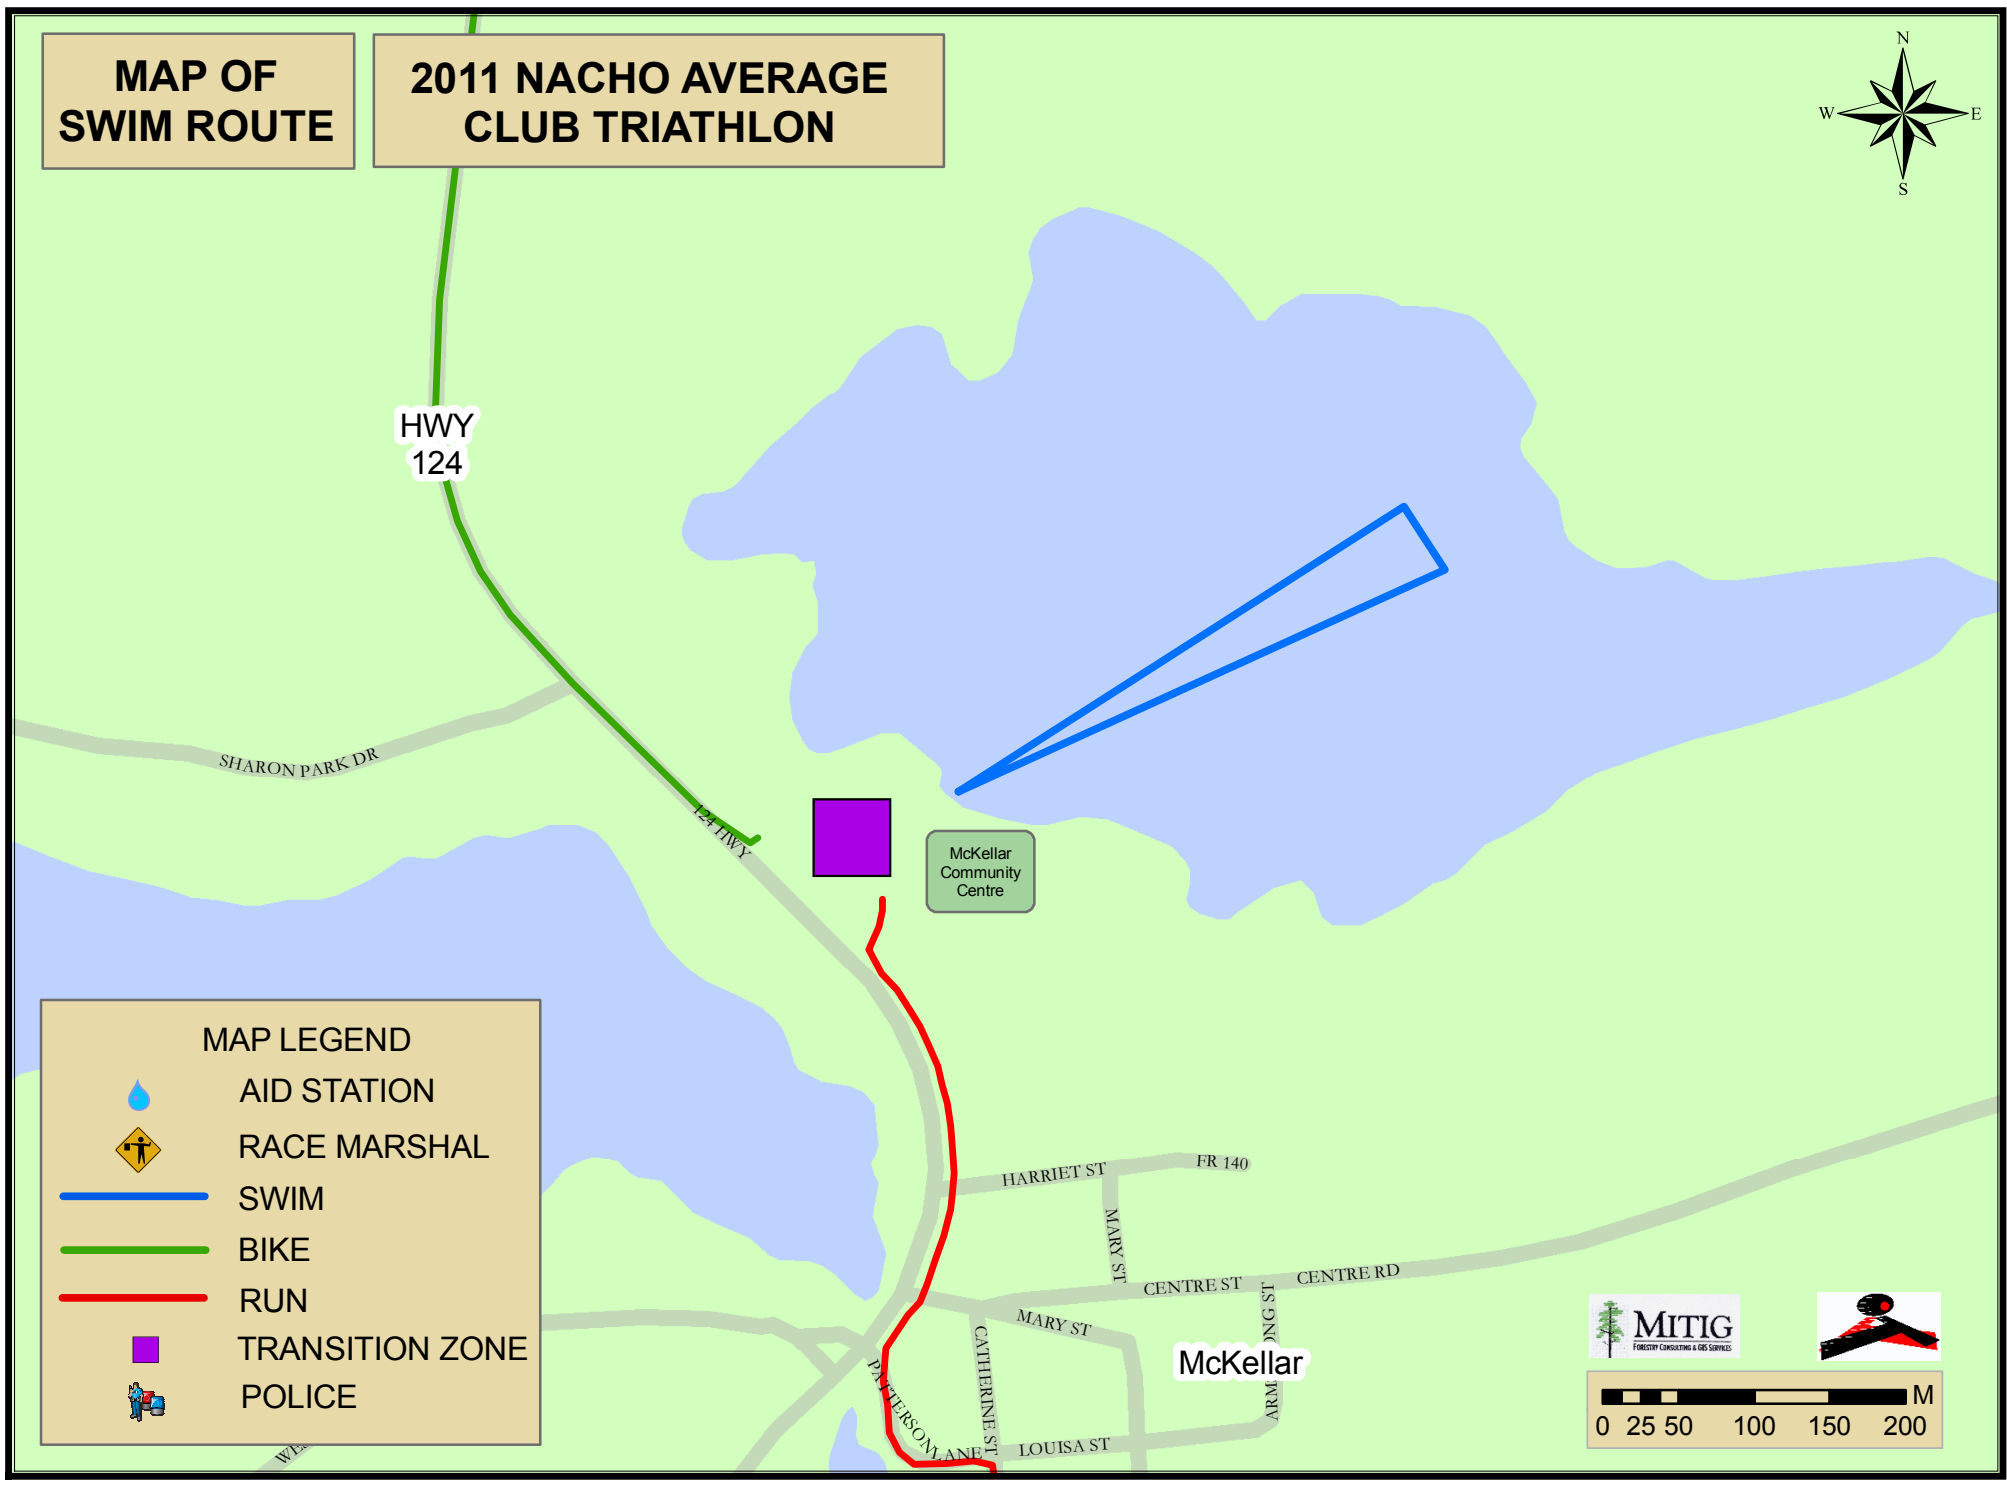

MAP OF SWIM ROUTE

2011 NACHO AVERAGE CLUB TRIATHLON

HWY 124

SHARON PARK DR

McKellar Community Centre

McKellar

MAP LEGEND

-  AID STATION
-  RACE MARSHAL
-  SWIM
-  BIKE
-  RUN
-  TRANSITION ZONE
-  POLICE

0 25 50 100 150 200 M

MAP OF BIKE ROUTE

2011 NACHO AVERAGE CLUB TRIATHLON

MAP LEGEND

AID STATION

RACE MARSHAL

SWIM

BIKE

RUN

TRANSITION ZONE

POLICE

McKellar
Community
Centre

McKellar

Dunchurch

BIKE
TURN
AROUND

HWY
124

MAP LEGEND

- AID STATION
- RACE MARSHAL
- SWIM
- BIKE
- RUN
- TRANSITION ZONE
- POLICE

RUN 1 KM TURN AROUND

RUN TURN AROUND

0 0.05 0.1 0.2 0.3 0.4 Km