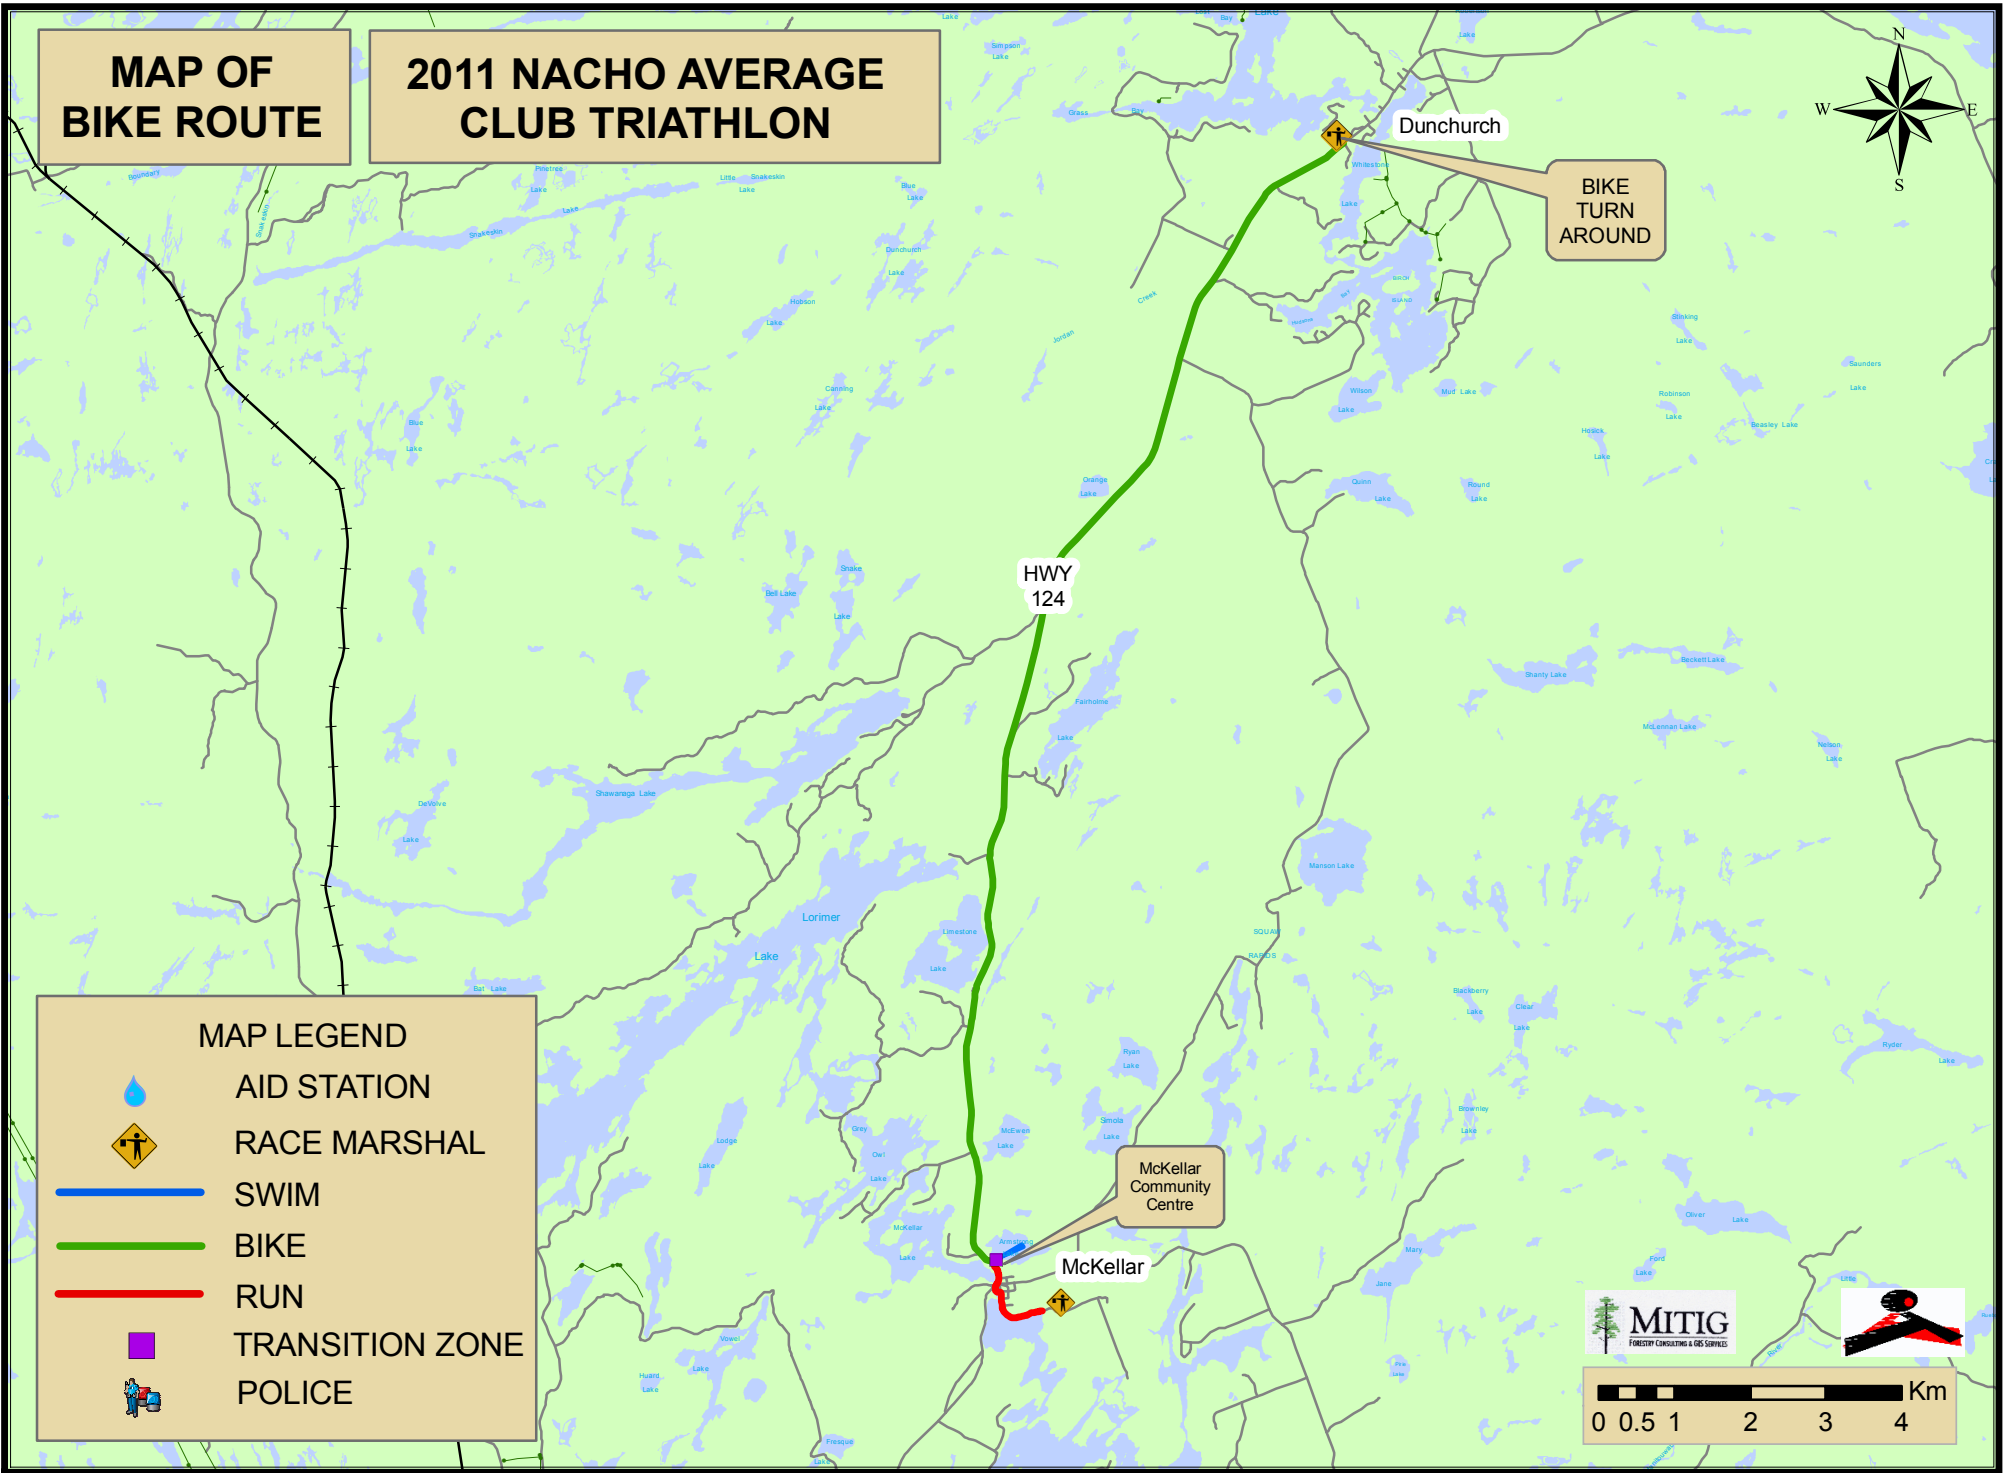

MAP OF SWIM ROUTE

2011 NACHO AVERAGE CLUB TRIATHLON

HWY 124

SHARON PARK DR

McKellar Community Centre

McKellar

MAP LEGEND

-  AID STATION
-  RACE MARSHAL
-  SWIM
-  BIKE
-  RUN
-  TRANSITION ZONE
-  POLICE

0 25 50 100 150 200 M

MAP OF BIKE ROUTE

2011 NACHO AVERAGE CLUB TRIATHLON

MAP LEGEND

AID STATION

RACE MARSHAL

SWIM

BIKE

RUN

TRANSITION ZONE

POLICE

McKellar
Community
Centre

McKellar

Dunchurch

BIKE
TURN
AROUND

HWY
124

MAP LEGEND

- AID STATION
- RACE MARSHAL
- SWIM
- BIKE
- RUN
- TRANSITION ZONE
- POLICE

RUN 1 KM TURN AROUND

RUN TURN AROUND

0 0.05 0.1 0.2 0.3 0.4 Km